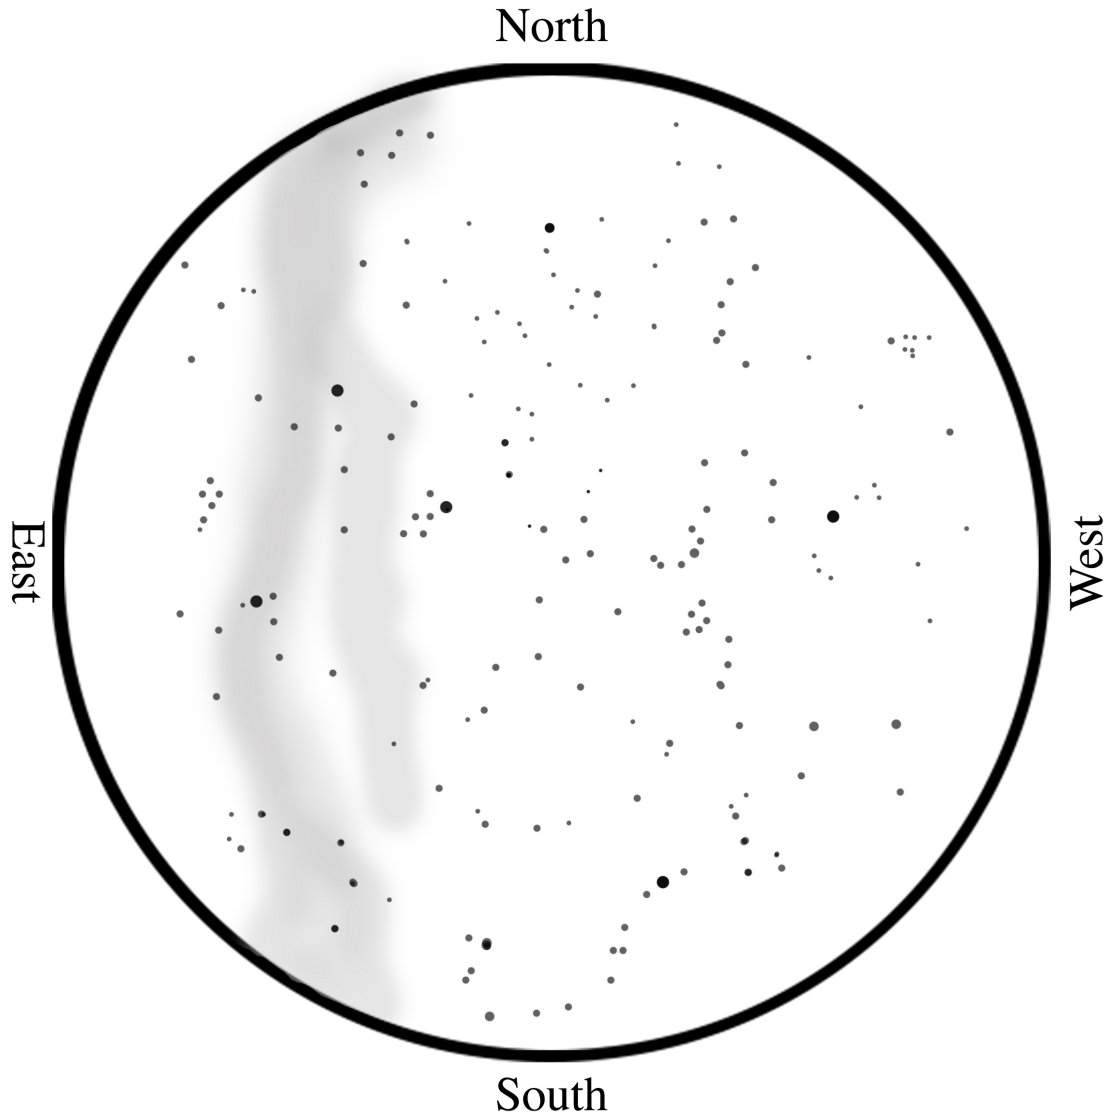

## Summer Star Chart *without Constellation Lines*

---

The Summer Sky  
45° North Latitude