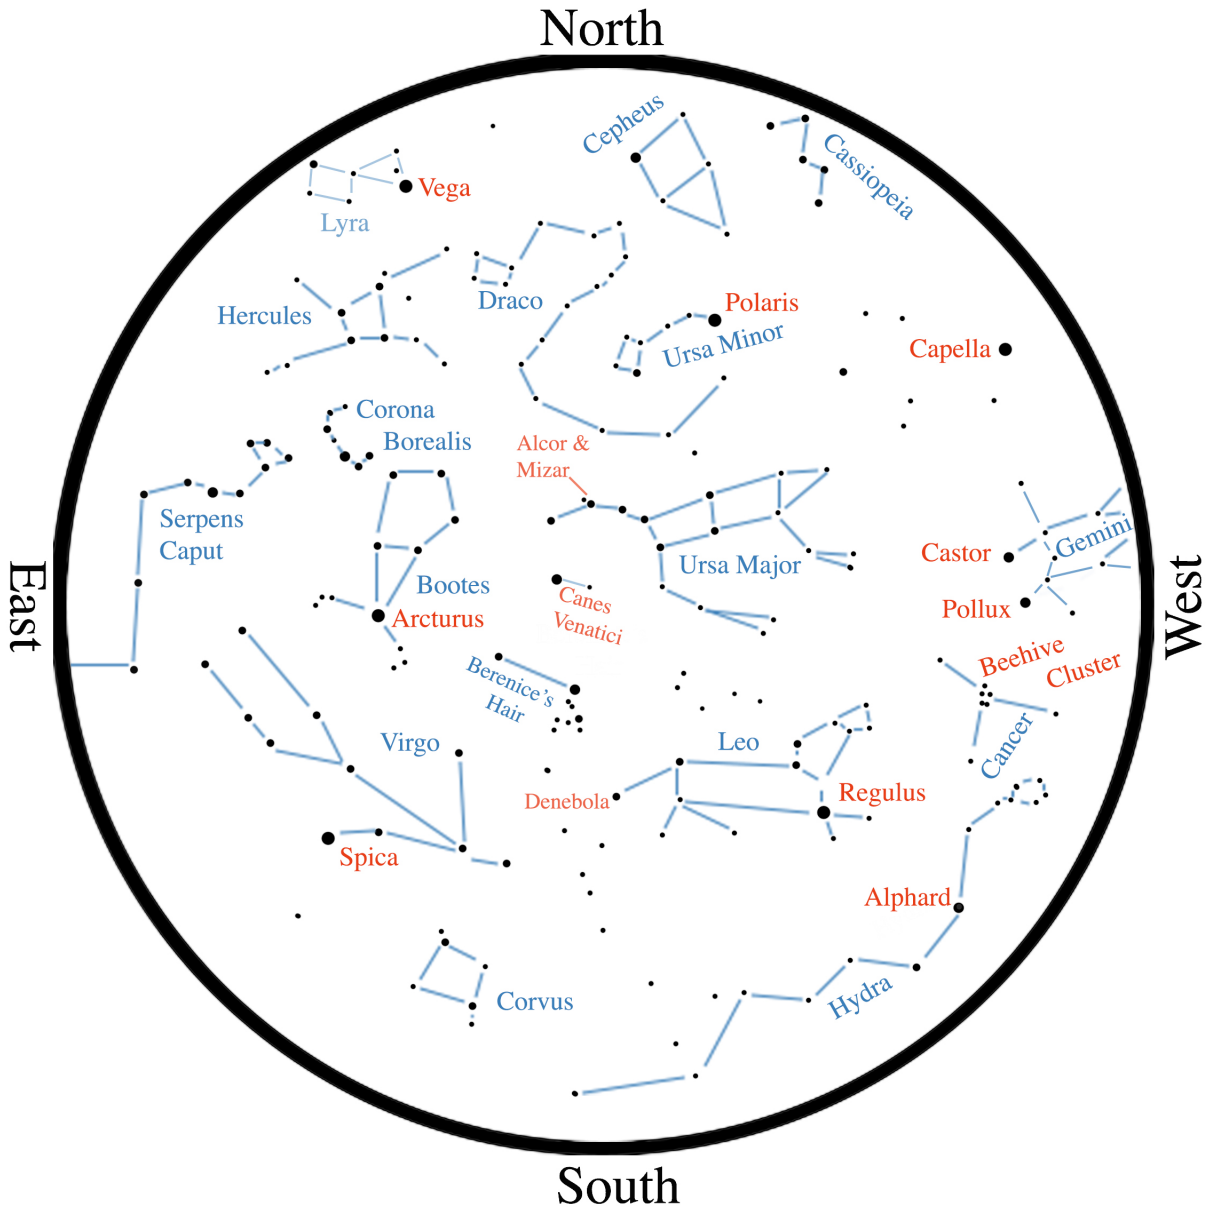

Spring Star Chart with Constellation Lines

The Spring Sky
45° North Latitude