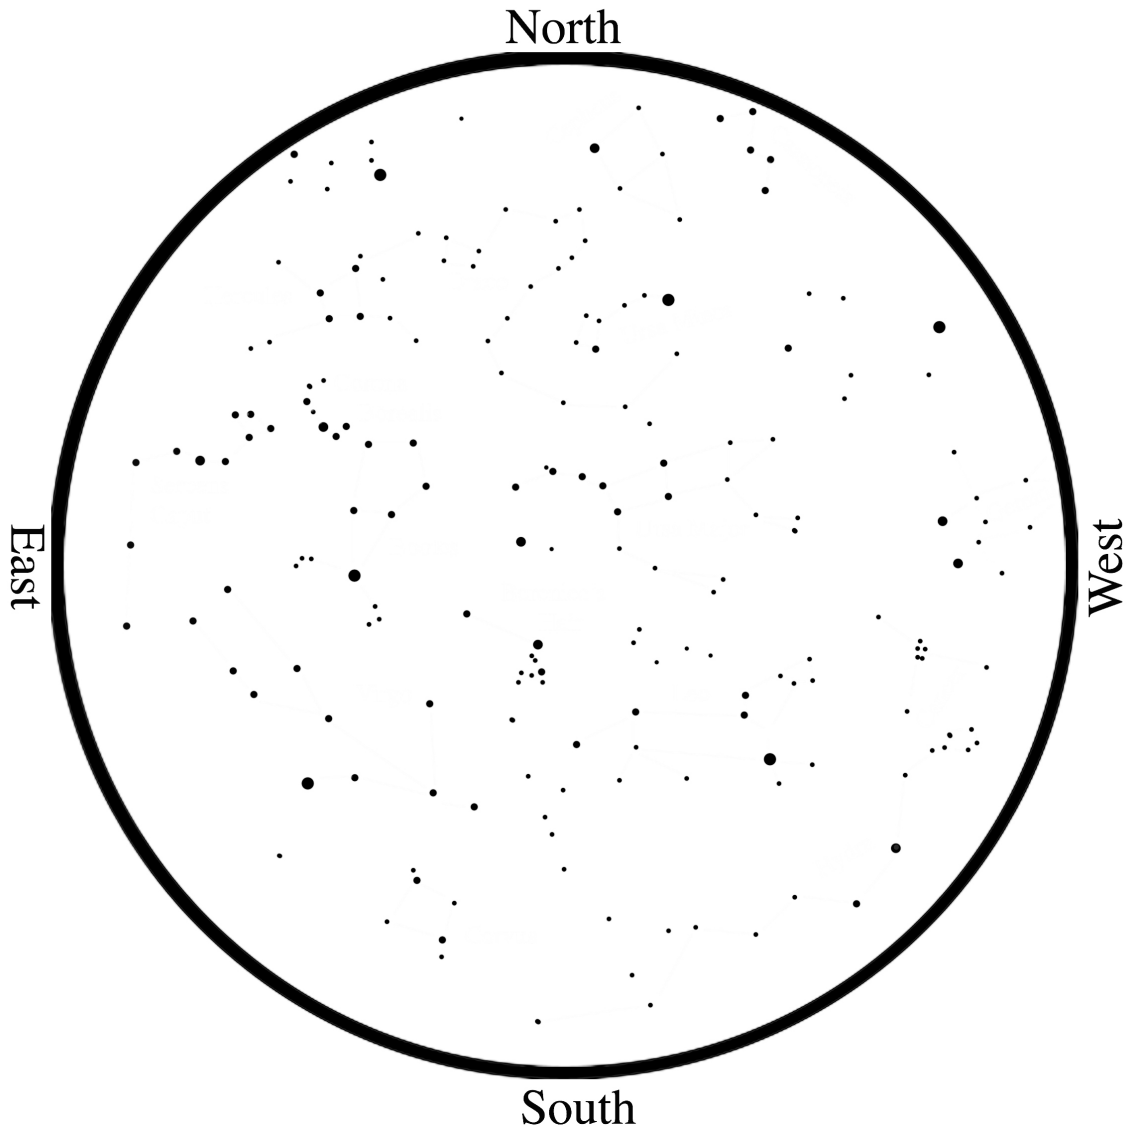

Spring Star Chart *without Constellation Lines*

The Spring Sky
45° North Latitude