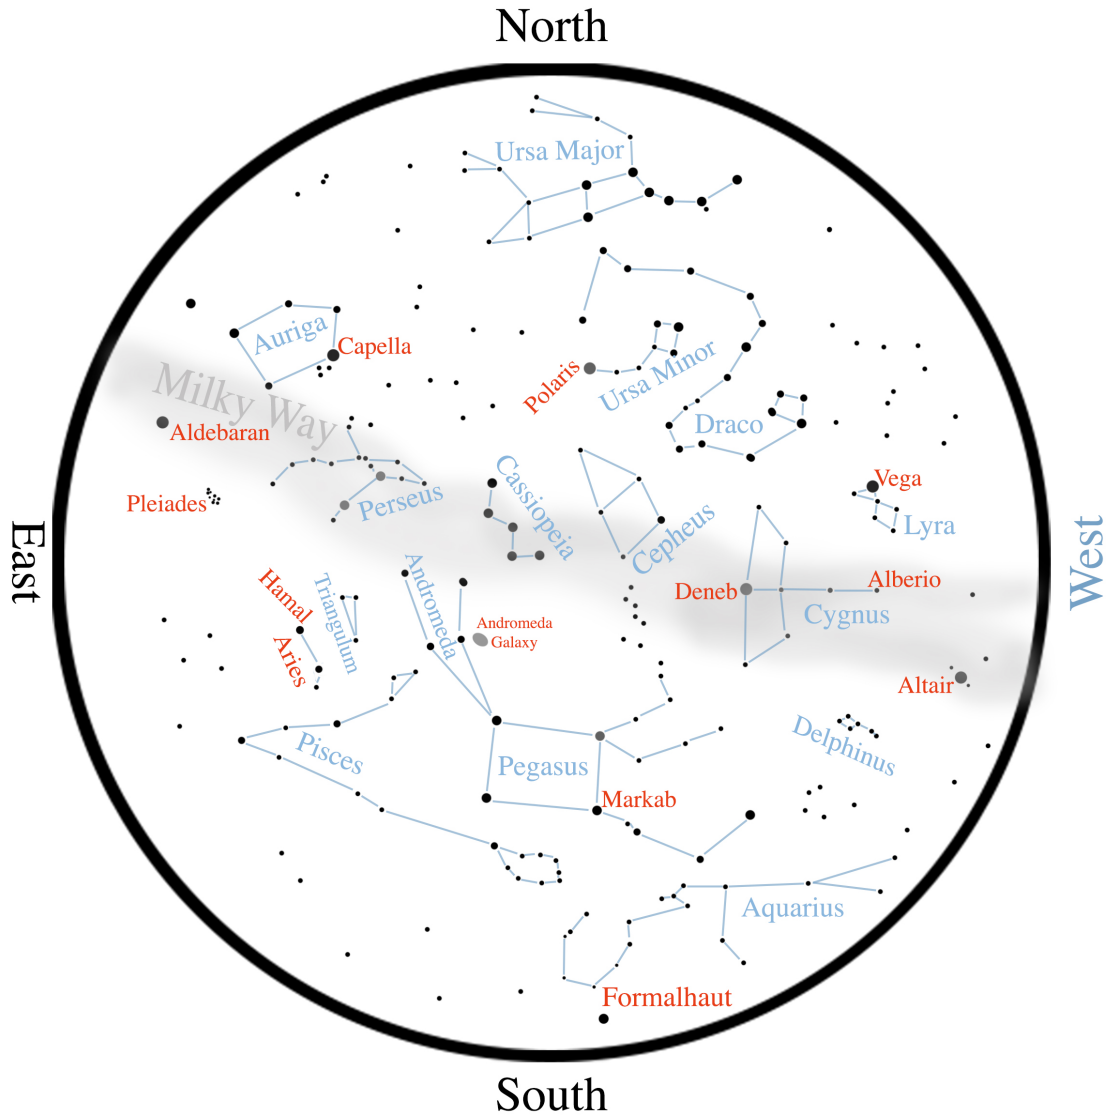

Fall Star Chart with Constellation Lines

The Fall Sky
45° North Latitude